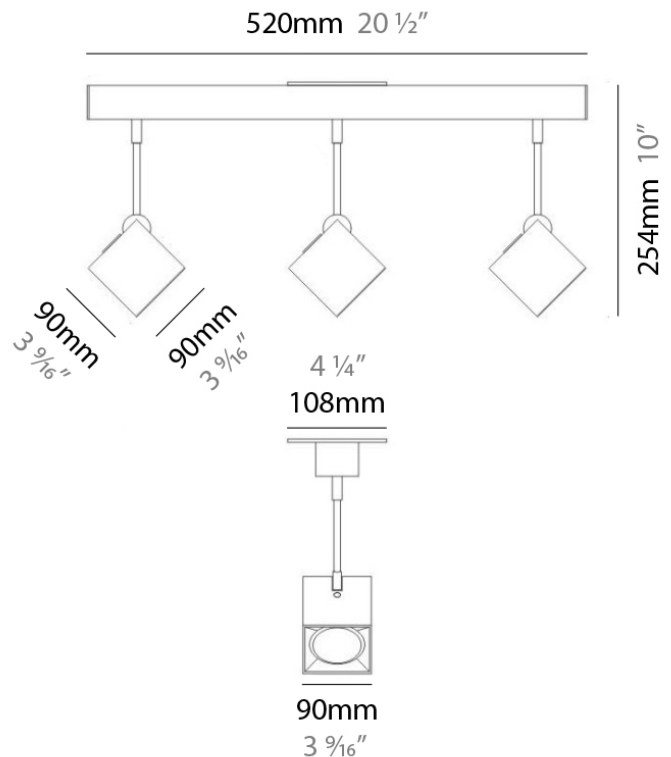

DAU SURFACE

D92017

GENERAL

Series: Dau _____
Brand: Milan _____
Division: Design _____
Mounting Type: Surface _____
Mounting Location: Ceiling _____
Subcategory: Pendant _____

PHYSICAL

Shape: Abstract _____
Length (mm): 520 _____
Length (in): 20 1/2 _____
Width (mm): 110 _____
Width (in): 4 5/16 _____
Height (mm): 254 _____
Height (in): 10 _____
Weight (kg): 1.4 _____
Weight (lbs): 3 _____
Fixture Material: Aluminum _____

ELECTRICAL

Number of Lamps: 3 _____
Lamp Type: LED Retrofit _____
Lamp Shape: MR16 _____
Bulb Included: Bulb Not Included _____
Total Output Wattage (W): 15 _____
Max. Wattage Per Lamp (W): 5 _____
Lamp Base: GU10 _____
Input Voltage (V): 120 _____

LED

Delivered Lumen Range: 500 - 999 lm _____

OPTICAL

RATINGS AND CERTIFICATIONS

Certified By: CSA Certified to UL and CSA Standards _____
IP rating: IP20 _____