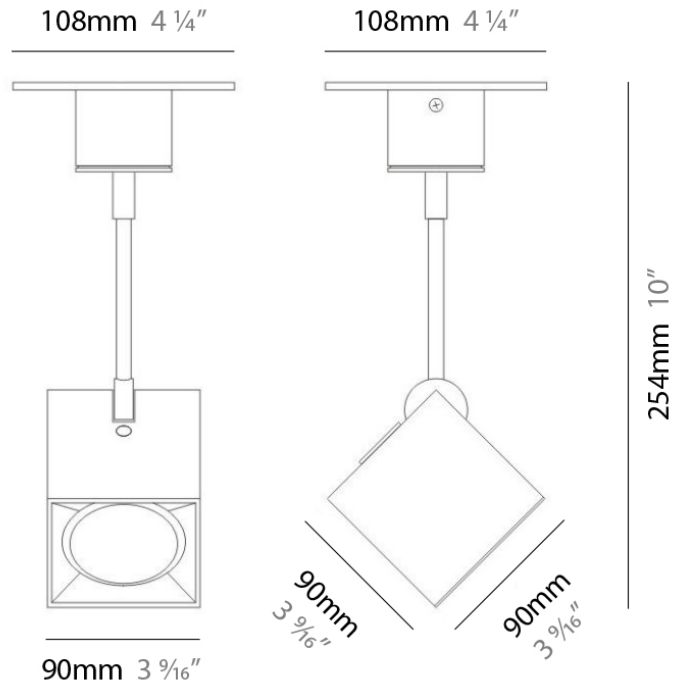

PROJECT	
TYPE	
NOTES	
QUANTITY	
DATE	

DAU SURFACE

D92028

GENERAL

Series: Dau
Brand: Milan
Division: Design
Mounting Type: Surface
Mounting Location: Ceiling
Subcategory: Spots

PHYSICAL

Shape: Square
Length (mm): 110
Length (in): 4 ⁵/₁₆
Width (mm): 110
Width (in): 4 ⁵/₁₆
Height (mm): 254
Height (in): 10
Weight (kg): 0.9
Weight (lbs): 2
Fixture Material: Metal

ELECTRICAL

Number of Lamps: 1
Lamp Type: LED Retrofit / Halogen
Lamp Shape: MR16
Bulb Included: Bulb Not Included
Total Output Wattage (W): 5
Max. Wattage Per Lamp (W): 5
Lamp Base: GU10
Input Voltage (V): 120

LED

Delivered Lumen Range: 100 - 499 lm

OPTICAL

RATINGS AND CERTIFICATIONS

Certified By: CSA Certified to UL and CSA Standards
IP rating: IP20