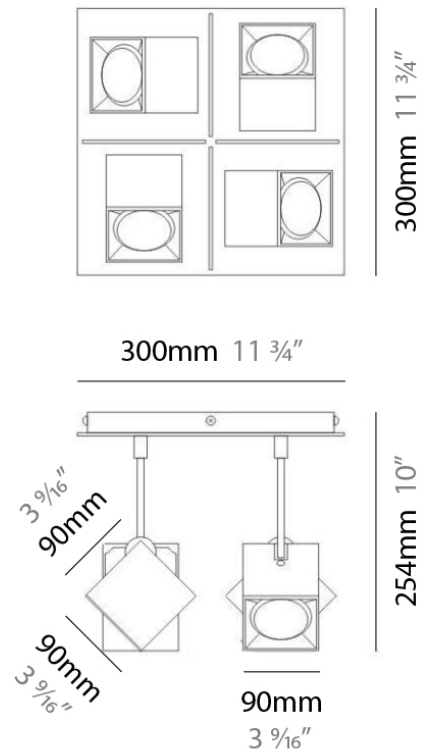

DAU SURFACE

D92020

PROJECT	
TYPE	
NOTES	
QUANTITY	
DATE	

GENERAL

Series: Dau
Brand: Milan
Division: Design
Mounting Type: Surface
Mounting Location: Ceiling
Subcategory: Pendant

PHYSICAL

Shape: Square
Length (mm): 300
Length (in): 11 3/4
Width (mm): 300
Width (in): 11 3/4
Height (mm): 254
Height (in): 10
Weight (kg): 3.27
Weight (lbs): 7.2
Fixture Material: Aluminum

ELECTRICAL

Number of Lamps: 4
Lamp Type: LED Retrofit
Lamp Shape: MR16
Bulb Included: Bulb Not Included
Total Output Wattage (W): 20
Max. Wattage Per Lamp (W): 5
Lamp Base: GU10
Input Voltage (V): 120

LED

Delivered Lumen Range: 1000 - 1999 lm

OPTICAL

RATINGS AND CERTIFICATIONS

Certified By: CSA Certified to UL and CSA Standards
IP rating: IP20