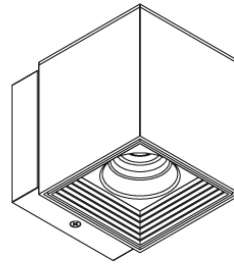

DAU SURFACE

D93189

PROJECT	
TYPE	
NOTES	
QUANTITY	
DATE	

GENERAL

Series: Dau
Brand: Milan
Division: Design
Mounting Type: Surface
Mounting Location: Wall
Subcategory: Up/Down Light

PHYSICAL

Shape: Cube
Length (mm): 80
Length (in): 3 1/8
Height (mm): 101
Height (in): 4
Extension (mm): 114
Extension (in): 4 1/2
Light Distribution: Direct
Weight (kg): 4.5
Weight (lbs): 10

ELECTRICAL

Lamp Type: LED
Max. Wattage Per Lamp (W): 10
Dimming: Non-Dimmable
Driver Included: Yes
Driver Type: Constant Current
Driver Class: Class 2
Input Voltage (V): 120

LED

Delivered Lumen Range: 500 - 999 lm
Number of LEDs: 1
Color Temperature (°K): 2700
Max. Delivered Lumen (lm): 829.93
Nominal Lumen (lm): 1010
CRI: >80 CRI

OPTICAL

Reflector°: 50° (available in 24° and 32° upon request)

RATINGS AND CERTIFICATIONS

Certified By: CSA Certified to UL and CSA Standards
IP rating: IP44