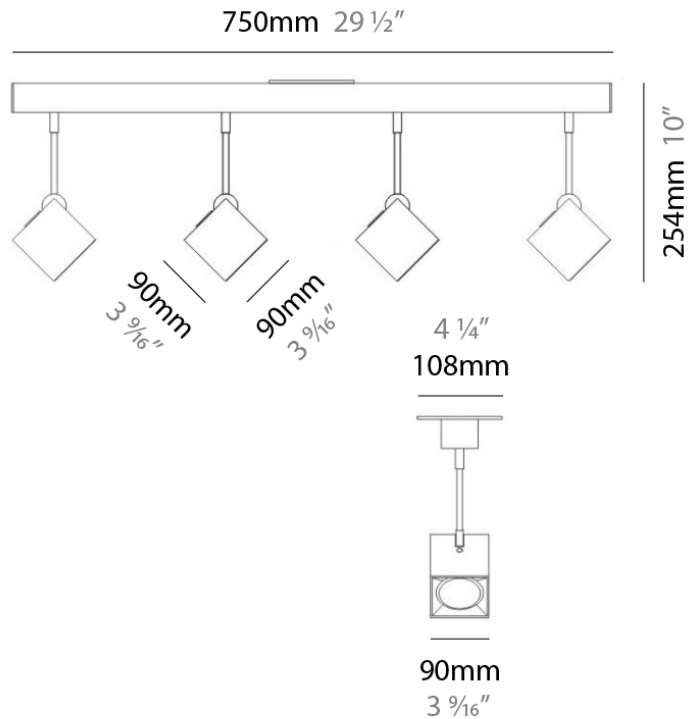

PROJECT	
TYPE	
NOTES	
QUANTITY	
DATE	

DAU SURFACE

D92018

GENERAL

Series: Dau
Brand: Milan
Division: Design
Mounting Type: Surface
Mounting Location: Ceiling
Subcategory: Pendant

PHYSICAL

Shape: Abstract
Length (mm): 750
Length (in): 29 1/2
Width (mm): 110
Width (in): 4 5/16
Height (mm): 254
Height (in): 10
Weight (kg): 2.04
Weight (lbs): 4.5
Fixture Material: Aluminum

ELECTRICAL

Number of Lamps: 4
Lamp Type: LED Retrofit
Lamp Shape: MR16
Bulb Included: Bulb Not Included
Total Output Wattage (W): 20
Max. Wattage Per Lamp (W): 5
Lamp Base: GU10
Input Voltage (V): 120

LED

Delivered Lumen Range: 1000 - 1999 lm

OPTICAL

RATINGS AND CERTIFICATIONS

Certified By: CSA Certified to UL and CSA Standards
IP rating: IP20